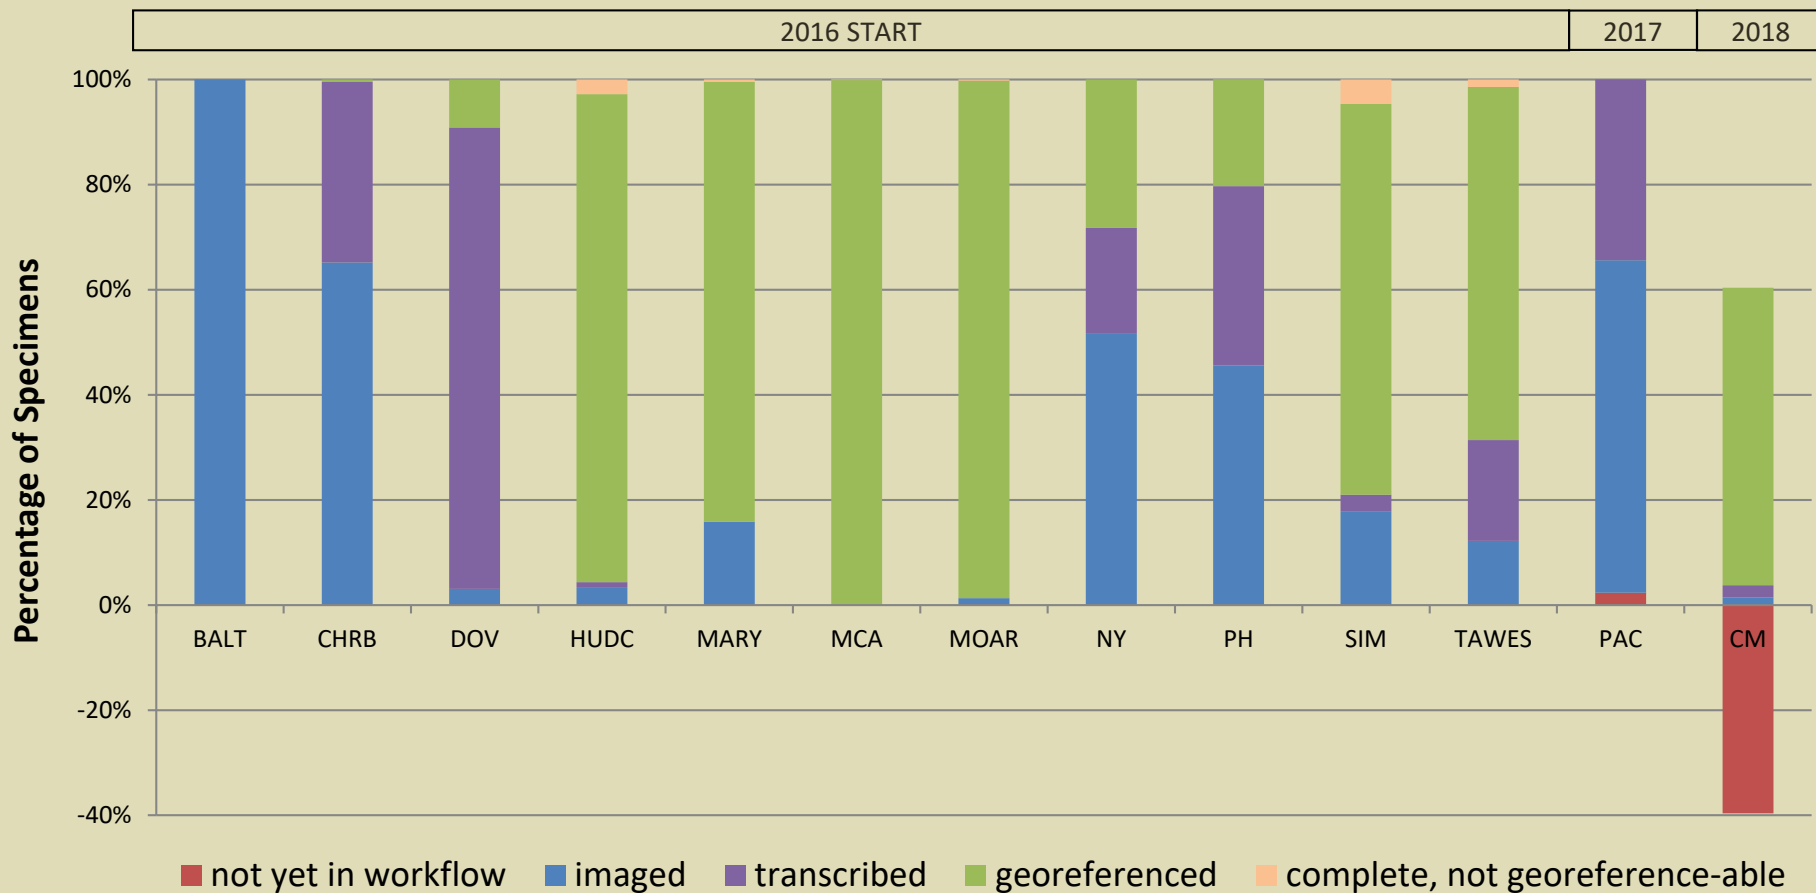

Achieving a greater scientific understanding of our urban areas, one plant specimen at a time.

PROGRESS TO DATE: YEAR 4

image → transcribe → georeference

PROGRESS TO DATE: YEAR 4

image → transcribe → georeference

PROGRESS TO DATE: YEAR 4

PROGRESS TO DATE: YEAR 4

PROGRESS TO DATE: YEAR 4

PROGRESS TO DATE: YEAR 4

**Thank you!
... Questions?**

Email midatlanticherbaria@gmail.com