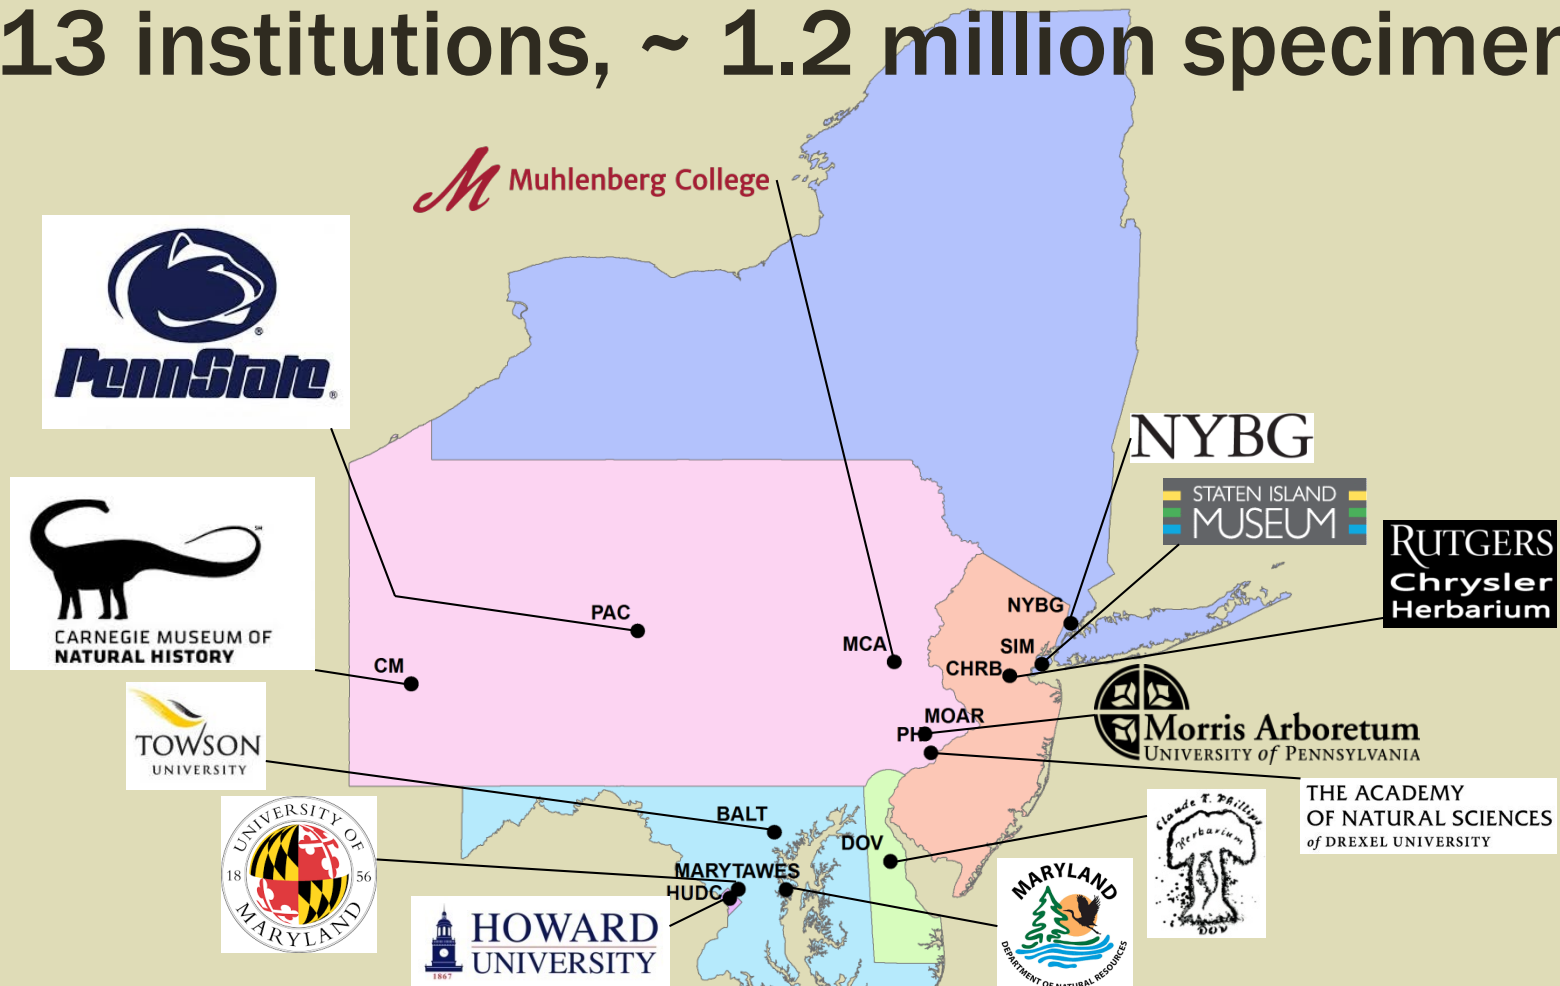

MID-ATLANTIC MEGALOPOLIS

Year 4

Morris Arboretum
UNIVERSITY *of* PENNSYLVANIA

Cindy Skema
Thu 24 Sep 2020

MID-ATLANTIC MEGALOPOLIS PROJECT

MID-ATLANTIC MEGALOPOLIS PROJECT

13 institutions, ~ 1.2 million specimens

Achieving a greater scientific understanding of our urban areas, one plant specimen at a time.

PROGRESS TO DATE: YEAR 4

image → transcribe → georeference

PROGRESS TO DATE: YEAR 4

image → transcribe → georeference