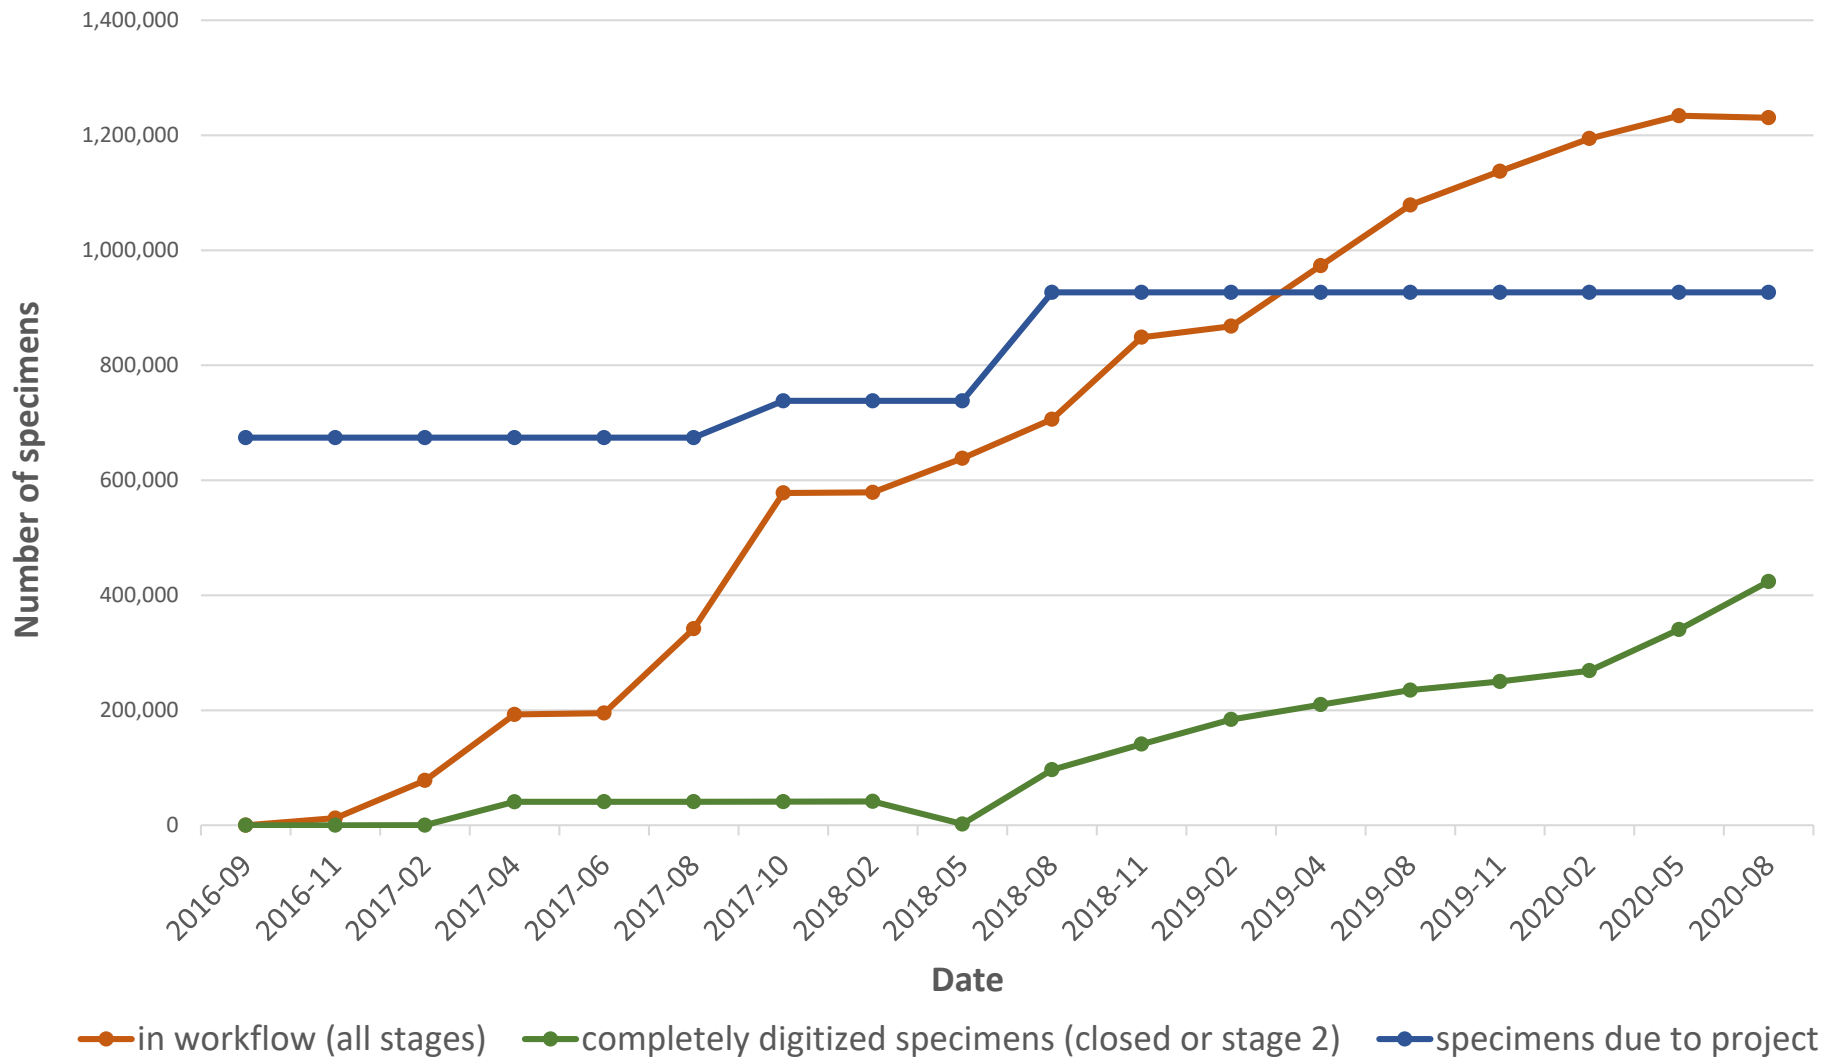

MID-ATLANTIC MEGALOPOLIS

Year 4

Morris Arboretum
UNIVERSITY *of* PENNSYLVANIA

Cindy Skema
Thu 24 Sep 2020

MID-ATLANTIC MEGALOPOLIS PROJECT

MID-ATLANTIC MEGALOPOLIS PROJECT

13 institutions, ~ 1.2 million specimens

Achieving a greater scientific understanding of our urban areas, one plant specimen at a time.

PROGRESS TO DATE: YEAR 4

image → transcribe → georeference

PROGRESS TO DATE: YEAR 4

image → transcribe → georeference

PROGRESS TO DATE: YEAR 4

PROGRESS TO DATE: YEAR 4

PROGRESS TO DATE: YEAR 4

PROGRESS TO DATE: YEAR 4

**Thank you!
... Questions?**

Email midatlanticherbaria@gmail.com