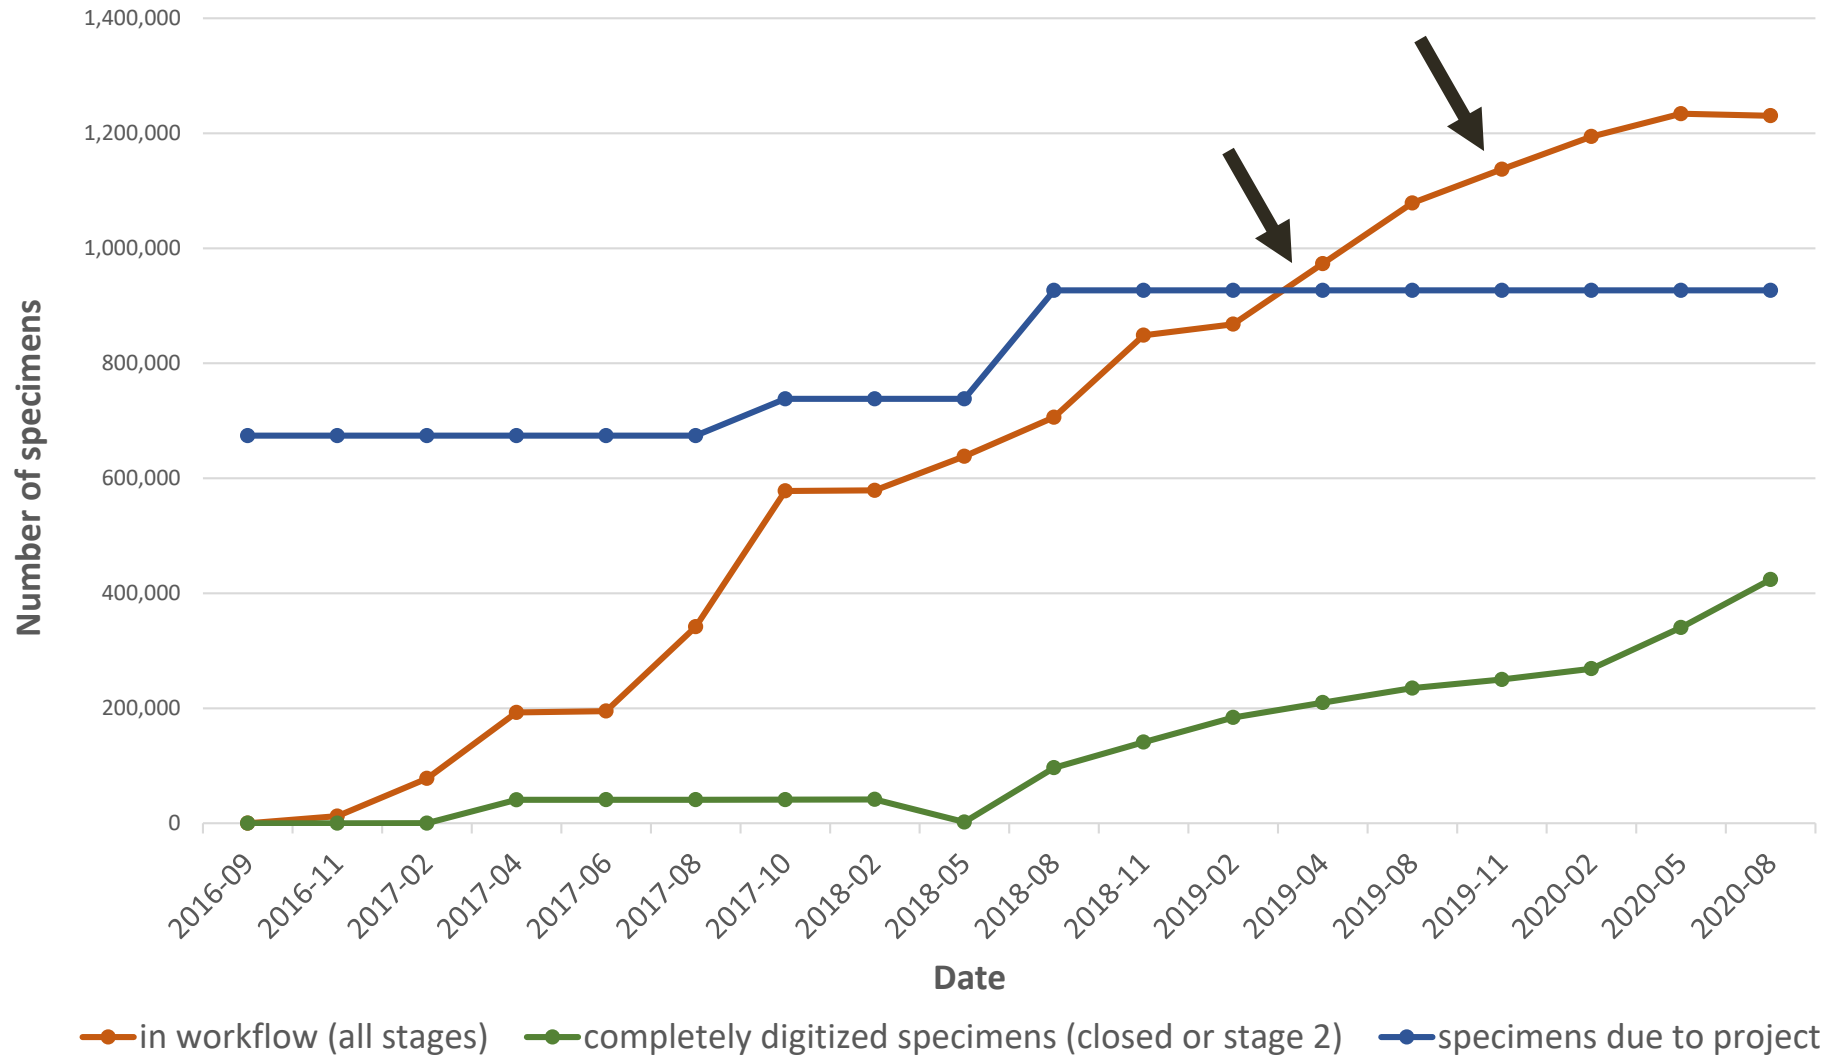

MID-ATLANTIC MEGALOPOLIS

Year 4

Morris Arboretum
UNIVERSITY *of* PENNSYLVANIA

Cindy Skema
Thu 24 Sep 2020

MID-ATLANTIC MEGALOPOLIS PROJECT

MID-ATLANTIC MEGALOPOLIS PROJECT

13 institutions, ~ 1.2 million specimens

Achieving a greater scientific understanding of our urban areas, one plant specimen at a time.

PROGRESS TO DATE: YEAR 4

image → transcribe → georeference

PROGRESS TO DATE: YEAR 4

image → transcribe → georeference

PROGRESS TO DATE: YEAR 4

PROGRESS TO DATE: YEAR 4

PROGRESS TO DATE: YEAR 4

PROGRESS TO DATE: YEAR 4

**Thank you!
... Questions?**

Email midatlanticherbaria@gmail.com